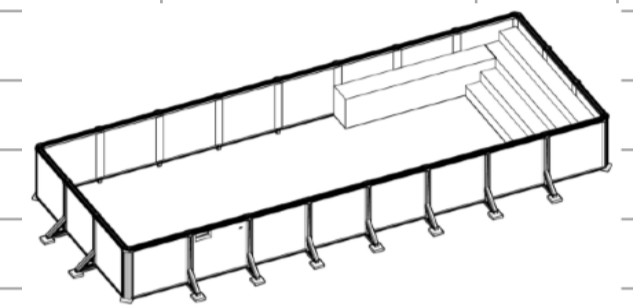

The Samson Rectangle Pool		2023 Prices		5/10/23		52" Wall Height	
Pool Kit OD Size Interior size is approximately 6" less on all sides	Pool with skimmer, return and liner from Samson	Stadium Step	Cost to add Tanning Ledge to Stadium Step	6' Bench	Diagonal Steps	Deluxe Accessory Package with winter cover	Pool Package no accessories: *Wide Mouth Skimmer *Return Jet * Samson AG pool liner
9'x13'	$8,500	$2,500	$1,650	$1,100	$3,500	$1,550	Prices are for pools which you are installing completely above ground level, if installing partially or completely in-ground additional charges will apply, if not sure ask your installation company to call Summer Fun.
9'x17'	$9,500	$2,500	$1,650	$1,100	$3,500	$1,550	
9'x21'	$10,000	$2,500	$1,650	$1,100	$3,500	$1,550	
9'x25'	$11,750	$2,500	$1,650	$1,100	$3,500	$1,550	
9'x29'	$13,000	$2,500	$1,650	$1,100	$3,500	$1,550	
13'x17'	$11,100	$3,500	$2,300	$1,100	$3,500	$1,550	OPTIONAL LINER UPGRADES INCLUDE DIFFERENT MILS & UNDER LINER STEP OPTIONS OR CUSTOM DEPTH LINERS
13'x21'	$12,000	$3,500	$2,300	$1,100	$3,500	$1,550	
13'x25'	$13,150	$3,500	$2,300	$1,100	$3,500	$1,550	
13'x29'	$14,000	$3,500	$2,300	$1,100	$3,500	$1,550	
13'x33'	$15,200	$3,500	$2,300	$1,100	$3,500	$1,550	
17'x25'	$14,200	$4,200	$2,750	$1,100	$3,500	$1,550	Accessory package includes: Filtering system 1.5 hp Resin Over Wall Steps Chlorinator Vacuum Head, hose and pole Thermometer Test Kit Winter Cover Winter Plugs & Air Pillow (PLUS FREIGHT ON ACCESSORY PACKAGE)
17'x29'	$15,100	$4,200	$2,750	$1,100	$3,500	$1,550	
17'x33'	$16,200	$4,200	$2,750	$1,100	$3,500	$1,550	
17'x38'	$17,200	$4,200	$2,750	$1,100	$3,500	$1,550	
17'x42'	$18,200	$4,200	$2,750	$1,100	$3,500	$1,550	
21'x29'	$16,300	$5,000	$3,200	$1,100	$3,500	$1,550	BASIC ACCESSORY KIT WITH OVER THE WALL STEP AND 1.5 HP HAYWARD FILTER SYSTEM COST IS- $1050
21'x33'	$17,400	$5,000	$3,200	$1,100	$3,500	$1,550	
21'x38'	$18,450	$5,000	$3,200	$1,100	$3,500	$1,550	
21'x42'	$19,300	$5,000	$3,200	$1,100	$3,500	$1,550	
21'x46'	$21,100	$5,000	$3,200	$1,100	$3,500	$1,550	
Freight Costs From Manufacturer	East: Virginia, West Virginia, Delaware, Maryland, New Jersey, Pennsylvania, New York, Connecticut, Rhode Island, Massachusetts, Vermont, New Hampshire, or Maine = $950						
To Your Home 4/23/23	Central: Texas, Minnesota, Iowa, Missouri, Arkansas, Louisiana, Wisconsin, Illinois, Mississippi, Michigan, Indiana, Kentucky, Tennessee, Alabama, Ohio, Georgia, Florida, South Carolina, or North Carolina = $1250						
	West: California, Oregon, Washington, Nevada, Idaho, Utah, Arizona, Montana, Wyoming, Colorado, New Mexico, North Dakota, South Dakota, Nebraska, Kansas, or Oklahoma= $1850