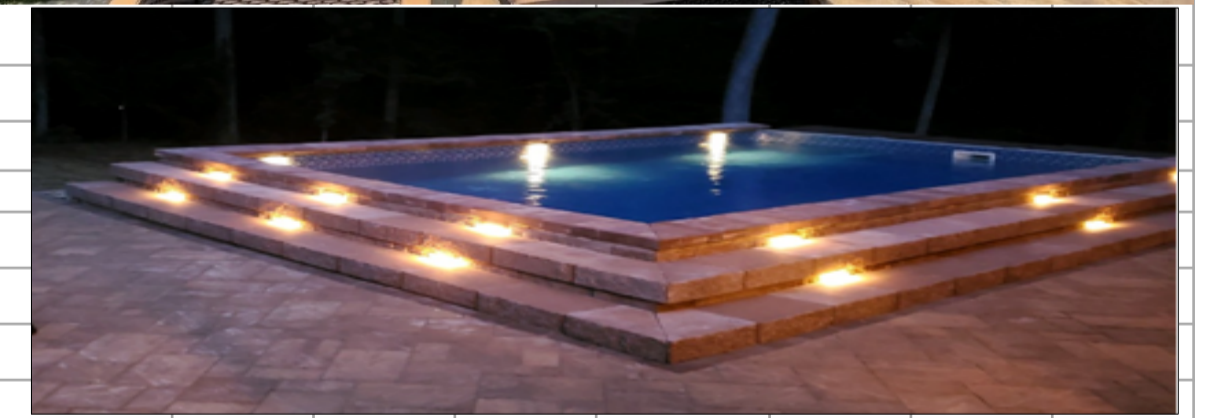

Pool Package no accessories:
*Wide Mouth Skimmer
*Return Jet
* Samson AG pool liner

Prices are for pools which you are installing completely above ground level, if installing partially or completely in-ground additional charges will apply, if not sure ask your installation company to call Summer Fun.

BASIC ACCESSORY KIT WITH OVER THE WALL STEP AND 1.5 HP HAYWARD FILTER SYSTEM COST IS- \$1050

The Rectangle Pool's Advantages
*Rectangle Shapes
*Unlimited Sizes
*Anodized Aluminum Frame
*52" Tall 3" Thick Superior Wall
*R-14 Thermal Insulation Factor
*Widemouth Skimmer
*No cement collar needed on