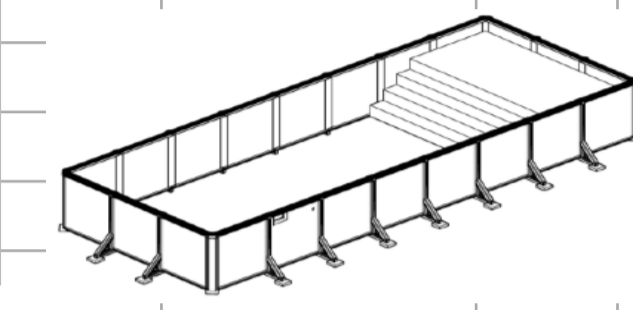

The Samson Rectangle Pool		2023 Prices		5/10/23		52" Wall Height	
Pool Kit OD Size Interior size is approximately 6" less on all sides	Pool with skimmer, return and liner from Samson	Stadium Step	Cost to add Tanning Ledge to Stadium Step	6' Bench	Diagonal Steps	Deluxe Accessory Package with winter cover	Pool Package no accessories: *Wide Mouth Skimmer *Return Jet * Samson AG pool liner
9'x13'	$8,500	$2,500	$1,650	$1,100	$3,500	$1,550	Prices are for pools which you are installing completely above ground level, if installing partially or completely in-ground additional charges will apply, if not sure ask your installation company to call Summer Fun.
9'x17'	$9,500	$2,500	$1,650	$1,100	$3,500	$1,550	
9'x21'	$10,000	$2,500	$1,650	$1,100	$3,500	$1,550	
9'x25'	$11,750	$2,500	$1,650	$1,100	$3,500	$1,550	
9'x29'	$13,000	$2,500	$1,650	$1,100	$3,500	$1,550	
13'x17'	$11,100	$3,500	$2,300	$1,100	$3,500	$1,550	OPTIONAL LINER UPGRADES INCLUDE DIFFERENT MILS & UNDER LINER STEP OPTIONS OR CUSTOM DEPTH LINERS
13'x21'	$12,000	$3,500	$2,300	$1,100	$3,500	$1,550	
13'x25'	$13,150	$3,500	$2,300	$1,100	$3,500	$1,550	
13'x29'	$14,000	$3,500	$2,300	$1,100	$3,500	$1,550	
13'x33'	$15,200	$3,500	$2,300	$1,100	$3,500	$1,550	
17'x25'	$14,200	$4,200	$2,750	$1,100	$3,500	$1,550	Accessory package includes: Filtering system 1.5 hp Resin Over Wall Steps Chlorinator Vacuum Head, hose and pole Thermometer Test Kit Winter Cover Winter Plugs & Air Pillow (PLUS FREIGHT ON ACCESSORY PACKAGE)
17'x29'	$15,100	$4,200	$2,750	$1,100	$3,500	$1,550	
17'x33'	$16,200	$4,200	$2,750	$1,100	$3,500	$1,550	
17'x38'	$17,200	$4,200	$2,750	$1,100	$3,500	$1,550	
17'x42'	$18,200	$4,200	$2,750	$1,100	$3,500	$1,550	
21'x29'	$16,300	$5,000	$3,200	$1,100	$3,500	$1,550	BASIC ACCESSORY KIT WITH OVER THE WALL STEP AND 1.5 HP HAYWARD FILTER SYSTEM COST IS- $1050
21'x33'	$17,400	$5,000	$3,200	$1,100	$3,500	$1,550	
21'x38'	$18,450	$5,000	$3,200	$1,100	$3,500	$1,550	
21'x42'	$19,300	$5,000	$3,200	$1,100	$3,500	$1,550	
21'x46'	$21,100	$5,000	$3,200	$1,100	$3,500	$1,550	
Freight Costs From Manufacturer	East: Virginia, West Virginia, Delaware, Maryland, New Jersey, Pennsylvania, New York, Connecticut, Rhode Island, Massachusetts, Vermont, New Hampshire, or Maine = $950						
To Your Home 4/23/23	Central: Texas, Minnesota, Iowa, Missouri, Arkansas, Louisiana, Wisconsin, Illinois, Mississippi, Michigan, Indiana, Kentucky, Tennessee, Alabama, Ohio, Georgia, Florida, South Carolina, or North Carolina = $1250						
	West: California, Oregon, Washington, Nevada, Idaho, Utah, Arizona, Montana, Wyoming, Colorado, New Mexico, North Dakota, South Dakota, Nebraska, Kansas, or Oklahoma= $1850