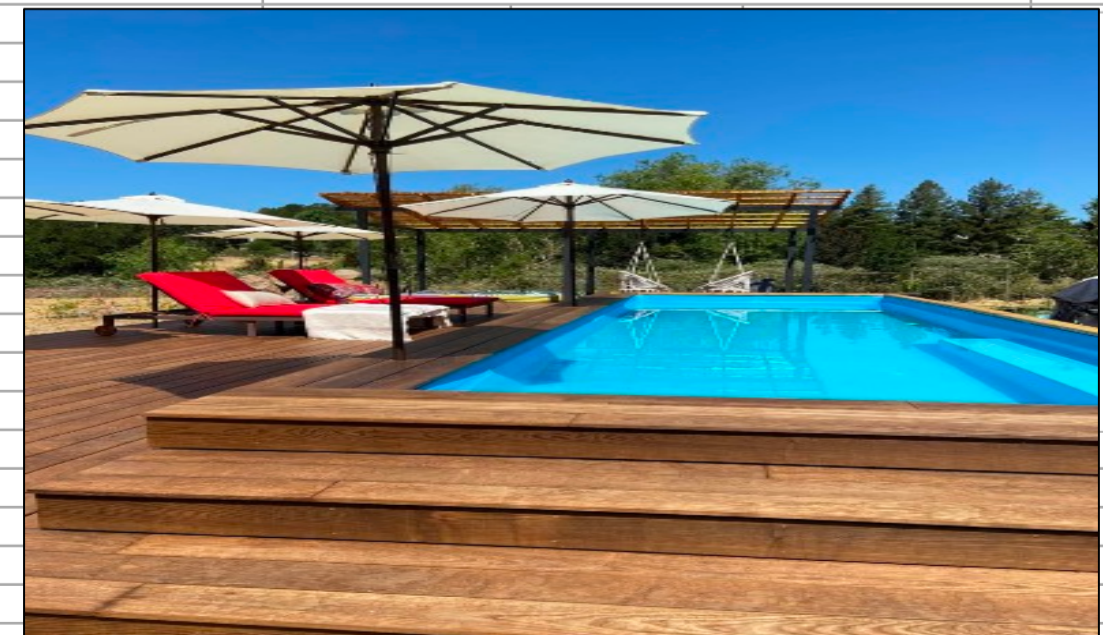

Pool Package no accessories:
*Wide Mouth Skimmer
*Return Jet
* Samson AG pool liner

Prices are for pools which you are installing completely above ground level, if installing partially or completely in-ground additional charges will apply, if not sure ask your installation company to call Summer Fun.

OPTIONAL LINER UPGRADES INCLUDE DIFFERENT MILS & UNDER LINER STEP OPTIONS OR CUSTOM DEPTH LINERS

Accessory package includes:
Filtering system 1.5 hp
Resin Over Wall Steps
Chlorinator
Vacuum Head, hose and pole
Thermometer
Test Kit
Winter Cover
Winter Plugs &
Air Pillow
(PLUS FREIGHT ON ACCESSORY PACKAGE)

BASIC ACCESSORY KIT WITH OVER THE WALL STEP AND 1.5 HP HAYWARD FILTER SYSTEM COST IS- $1050