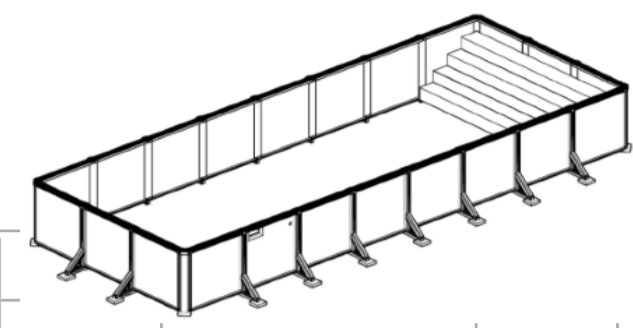

Pool Package no accessories:
*Wide Mouth Skimmer
*Return Jet
* Samson AG pool liner

Prices are for pools which you are installing completely above ground level, if installing partially or completely in-ground additional charges will apply, if not sure ask your installation company to call Summer Fun.

BASIC ACCESSORY KIT WITH OVER THE WALL STEP AND 1.5 HP HAYWARD FILTER SYSTEM COST IS- \$1050

The Rectangle Pool's Advantages
*Rectangle Shapes
*Unlimited Sizes
*Anodized Aluminum Frame
*52" Tall 3" Thick Superior Wall
*R-14 Thermal Insulation Factor
*Widemouth Skimmer
*No cement collar needed on