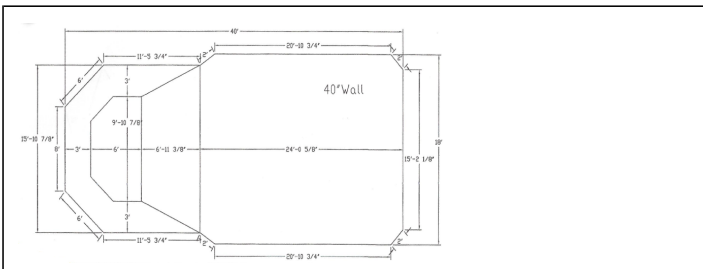

20' x 40' with underliner step and bench McEwen Fraser Liner \$16,999 Depth: 3'-7'-8' (42" ACQ Wood/Steel) Custom Under Liner Step N Bench Combo Ltd Lifetime Warranty to Original Purchaser	18' x 36' Rectangle McEwen Mt. Lincoln Liner \$13,499 Depth: 3' - 8' (42" ACQ Wood OR Steel) Under Liner Corner Step Ltd Lifetime Warranty to Original Purchaser
--	--

16' x 40' Family Topaz McEwen McNeil Liner \$13,499 Depth: 3-6' (42" ACQ Wood or Steel) 8' Resin Center End Step Ltd Lifetime Warranty to Original Purchaser	16' x 34' x 50' Lazy L Right \$14,999 Depth: 3-6' (42" ACQ Wood or Steel) 8' Resin Center End Step (no liner over) Ltd Lifetime Warranty to Original Purchaser
--	---