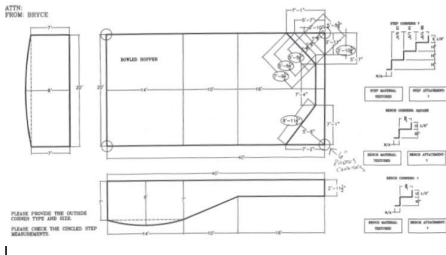

20' x 40' with underliner step and bench McEwen Fraser Liner \$16,999 Depth: 3'-7'-8' (42" ACQ Wood/Steel) Custom Under Liner Step N Bench Combo Ltd Lifetime Warranty to Original Purchaser	18' x 36' Rectangle McEwen Mt. Lincoln Liner \$13,499 Depth: 3' - 8' (42" ACQ Wood OR Steel) Under Liner Corner Step Ltd Lifetime Warranty to Original Purchaser
--	--

16' x 40' Family Topaz McEwen McNeil Liner \$13,499 Depth: 3-6' (42" ACQ Wood or Steel) 8' Resin Center End Step Ltd Lifetime Warranty to Original Purchaser	16' x 34' x 50' Lazy L Right \$14,999 Depth: 3-6' (42" ACQ Wood or Steel) 8' Resin Center End Step (no liner over) Ltd Lifetime Warranty to Original Purchaser
--	---