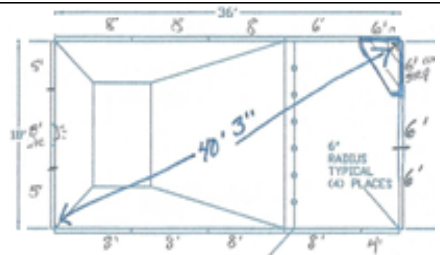

20' x 40' with underliner step and bench McEwen Fraser Liner \$16,999 Depth: 3'-7'-8' (42" ACQ Wood/Steel) Custom Under Liner Step N Bench Combo Ltd Lifetime Warranty to Original Purchaser	18' x 36' Rectangle McEwen Mt. Lincoln Liner \$13,499 Depth: 3' - 8' (42" ACQ Wood OR Steel) Under Liner Corner Step Ltd Lifetime Warranty to Original Purchaser
--	--

16' x 40' Family Topaz McEwen McNeil Liner \$13,499 Depth: 3-6' (42" ACQ Wood or Steel) 8' Resin Center End Step Ltd Lifetime Warranty to Original Purchaser	16' x 34' x 50' Lazy L Right \$14,999 Depth: 3-6' (42" ACQ Wood or Steel) 8' Resin Center End Step (no liner over) Ltd Lifetime Warranty to Original Purchaser
--	---