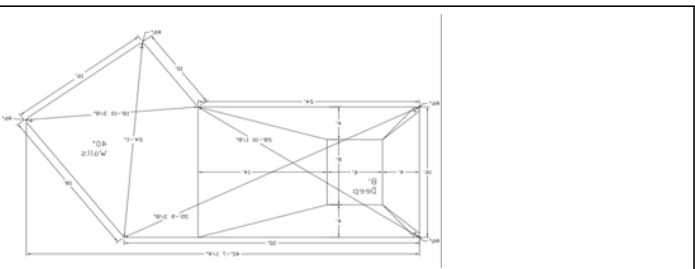

20' x 40' with underliner step and bench McEwen Fraser Liner \$16,999 Depth: 3'-7'-8' (42" ACQ Wood/Steel) Custom Under Liner Step N Bench Combo Ltd Lifetime Warranty to Original Purchaser	18' x 36' Rectangle McEwen Mt. Lincoln Liner \$13,499 Depth: 3' - 8' (42" ACQ Wood OR Steel) Under Liner Corner Step Ltd Lifetime Warranty to Original Purchaser
--	--

16' x 40' Family Topaz McEwen McNeil Liner \$13,499 Depth: 3-6' (42" ACQ Wood or Steel) 8' Resin Center End Step Ltd Lifetime Warranty to Original Purchaser	16' x 34' x 50' Lazy L Right \$14,999 Depth: 3-6' (42" ACQ Wood or Steel) 8' Resin Center End Step (no liner over) Ltd Lifetime Warranty to Original Purchaser
--	---