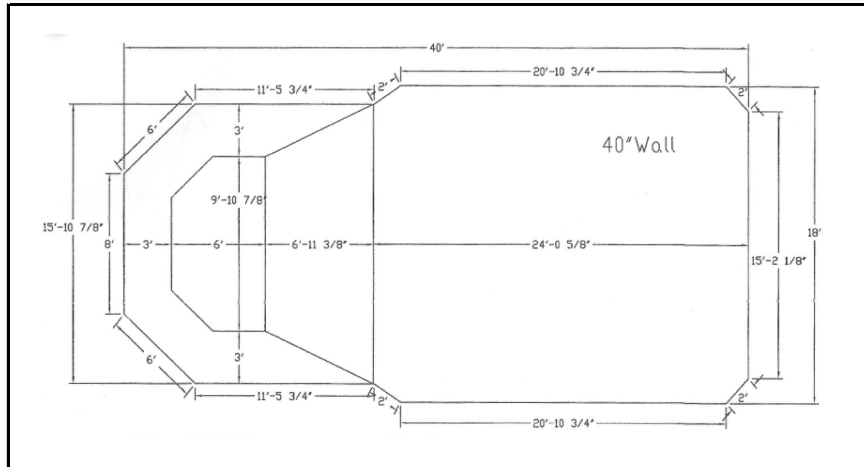

<p><b>20' x 40' with underliner step and bench</b></p>	<p><b>18' x 36' Rectangle</b></p>
<p><b>McEwen Fraser Liner</b></p>	<p><b>McEwen Mt. Lincoln Liner</b></p>
<p><b>\$17,999</b></p>	<p><b>\$15,449</b></p>
<p><b>Depth: 3-7'-8' (42" ACQ Wood/Steel)</b></p>	<p><b>Depth: 3' - 8' (42" ACQ Wood OR Steel)</b></p>
<p><b>Custom Under Liner Step N Bench Combo</b></p>	<p><b>Under Liner Corner Step</b></p>
<p><b>Ltd Lifetime Warranty to Original Purchaser</b></p>	<p><b>Ltd Lifetime Warranty to Original Purchaser</b></p>

<p><b>16' x 40' Family Topaz</b></p>	<p><b>16' x 34' x 50' Lazy L Right</b></p>
<p><b>McEwen McNeil Liner</b></p>	
<p><b>\$16,499</b></p>	<p><b>\$16,999</b></p>
<p><b>Depth: 3-6' (42" ACQ Wood or Steel)</b></p>	<p><b>Depth: 3-6' (42" ACQ Wood or Steel)</b></p>
<p><b>8' Resin Center End Step</b></p>	<p><b>8' Resin Center End Step</b></p>
<p><b>Ltd Lifetime Warranty to Original Purchaser</b></p>	<p><b>Ltd Lifetime Warranty to Original Purchaser</b></p>