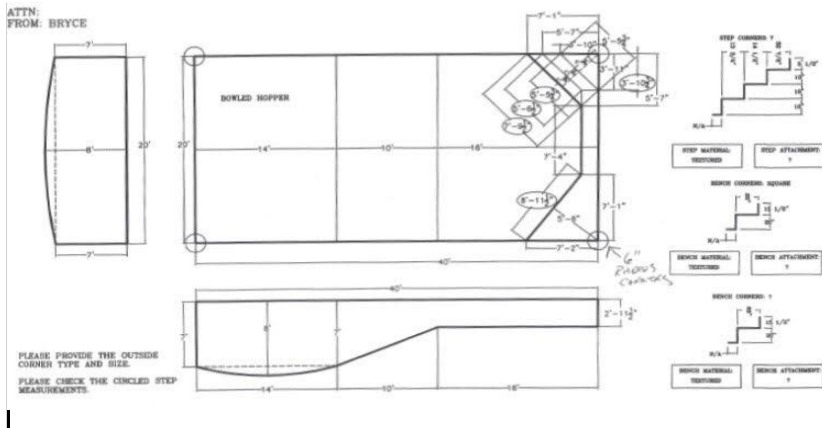

<p><b>20' x 40' with underliner step and bench</b></p>	<p><b>18' x 36' Rectangle</b></p>
<p><b>McEwen Fraser Liner</b></p>	<p><b>McEwen Mt. Lincoln Liner</b></p>
<p><b>\$17,999</b></p>	<p><b>\$15,449</b></p>
<p><b>Depth: 3-7'-8' (42" ACQ Wood/Steel)</b></p>	<p><b>Depth: 3' - 8' (42" ACQ Wood OR Steel)</b></p>
<p><b>Custom Under Liner Step N Bench Combo</b></p>	<p><b>Under Liner Corner Step</b></p>
<p><b>Ltd Lifetime Warranty to Original Purchaser</b></p>	<p><b>Ltd Lifetime Warranty to Original Purchaser</b></p>

<p><b>16' x 40' Family Topaz</b></p>	<p><b>16' x 34' x 50' Lazy L Right</b></p>
<p><b>McEwen McNeil Liner</b></p>	
<p><b>\$16,499</b></p>	<p><b>\$16,999</b></p>
<p><b>Depth: 3-6' (42" ACQ Wood or Steel)</b></p>	<p><b>Depth: 3-6' (42" ACQ Wood or Steel)</b></p>
<p><b>8' Resin Center End Step</b></p>	<p><b>8' Resin Center End Step</b></p>
<p><b>Ltd Lifetime Warranty to Original Purchaser</b></p>	<p><b>Ltd Lifetime Warranty to Original Purchaser</b></p>