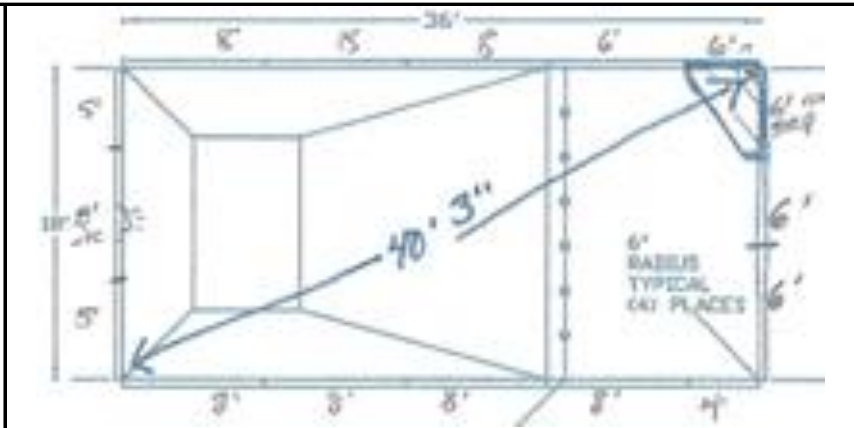

<p><b>20' x 40' with underliner step and bench</b></p>	<p><b>18' x 36' Rectangle</b></p>
<p><b>McEwen Fraser Liner</b></p>	<p><b>McEwen Mt. Lincoln Liner</b></p>
<p><b>\$17,999</b></p>	<p><b>\$15,449</b></p>
<p><b>Depth: 3-7'-8' (42" ACQ Wood/Steel)</b></p>	<p><b>Depth: 3' - 8' (42" ACQ Wood OR Steel)</b></p>
<p><b>Custom Under Liner Step N Bench Combo</b></p>	<p><b>Under Liner Corner Step</b></p>
<p><b>Ltd Lifetime Warranty to Original Purchaser</b></p>	<p><b>Ltd Lifetime Warranty to Original Purchaser</b></p>

<p><b>16' x 40' Family Topaz</b></p>	<p><b>16' x 34' x 50' Lazy L Right</b></p>
<p><b>McEwen McNeil Liner</b></p>	
<p><b>\$16,499</b></p>	<p><b>\$16,999</b></p>
<p><b>Depth: 3-6' (42" ACQ Wood or Steel)</b></p>	<p><b>Depth: 3-6' (42" ACQ Wood or Steel)</b></p>
<p><b>8' Resin Center End Step</b></p>	<p><b>8' Resin Center End Step</b></p>
<p><b>Ltd Lifetime Warranty to Original Purchaser</b></p>	<p><b>Ltd Lifetime Warranty to Original Purchaser</b></p>