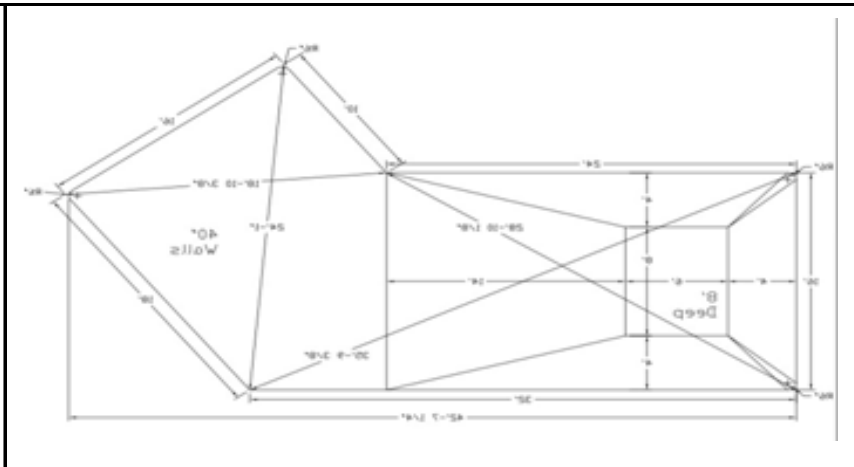

<p><b>20' x 40' with underliner step and bench</b></p>	<p><b>18' x 36' Rectangle</b></p>
<p><b>McEwen Fraser Liner</b></p>	<p><b>McEwen Mt. Lincoln Liner</b></p>
<p><b>\$17,999</b></p>	<p><b>\$15,449</b></p>
<p><b>Depth: 3-7'-8' (42" ACQ Wood/Steel)</b></p>	<p><b>Depth: 3' - 8' (42" ACQ Wood OR Steel)</b></p>
<p><b>Custom Under Liner Step N Bench Combo</b></p>	<p><b>Under Liner Corner Step</b></p>
<p><b>Ltd Lifetime Warranty to Original Purchaser</b></p>	<p><b>Ltd Lifetime Warranty to Original Purchaser</b></p>

<p><b>16' x 40' Family Topaz</b></p>	<p><b>16' x 34' x 50' Lazy L Right</b></p>
<p><b>McEwen McNeil Liner</b></p>	
<p><b>\$16,499</b></p>	<p><b>\$16,999</b></p>
<p><b>Depth: 3-6' (42" ACQ Wood or Steel)</b></p>	<p><b>Depth: 3-6' (42" ACQ Wood or Steel)</b></p>
<p><b>8' Resin Center End Step</b></p>	<p><b>8' Resin Center End Step</b></p>
<p><b>Ltd Lifetime Warranty to Original Purchaser</b></p>	<p><b>Ltd Lifetime Warranty to Original Purchaser</b></p>