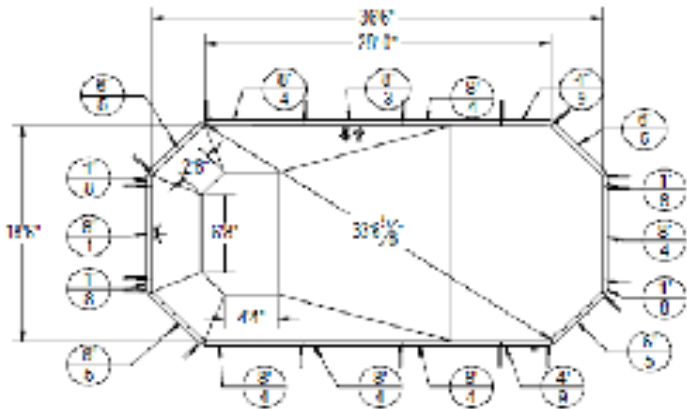

Depth: 3'-8" STANDARD HOPPER (42" Triple Bonded Wood)

Lifetime Warranty to Original Purchaser

Lifetime Warranty to Original Purchaser

20' x 40' Oval
Hydra Pool Liner

16'/18' x 40' Family Topaz
McEwen McNeil Liner

\$14,799

\$14,799

8' Resin Radius Step	Depth: 3-5' 6" MODIFIED HOPPER (42" Triple Bonded Wood)
Depth: 3'-8" STANDARD HOPPER (42" STEEL WALL)	8' Resin Walk-In Step
Ltd Lifetime Warranty to Original Purchaser	Lifetime Warranty to Original Purchaser