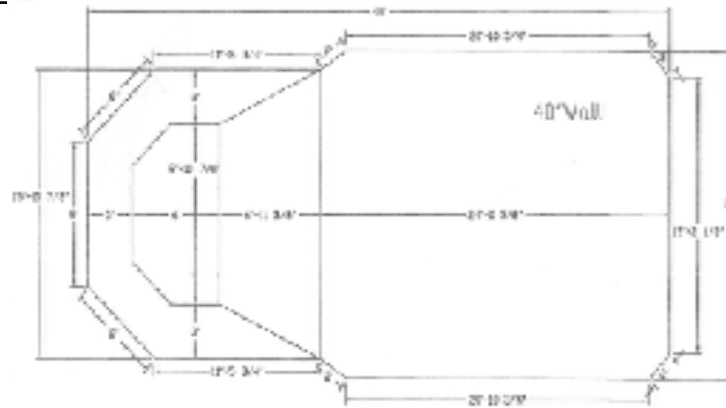

8' Resin Radius Step	Depth: 3-5' 6" MODIFIED HOPPER (42" Triple Bonded Wood)
Depth: 3'-8" STANDARD HOPPER (42" STEEL WALL)	8' Resin Walk-In Step
Ltd Lifetime Warranty to Original Purchaser	Lifetime Warranty to Original Purchaser

Pool Kits Include: Hayward Filtering System, Standard Light, Frog Mineral Chlorinator and Low Chlor Pac, Cover, Vacuum Set, Test Kit, Step (as listed in pool description), White CP Coping, Ladder + Rail.

Solar

Additional Costs would Include: Installation, Gravel for Sidewalk Support, Concrete Sidewalk, Custom Lighting, Custom