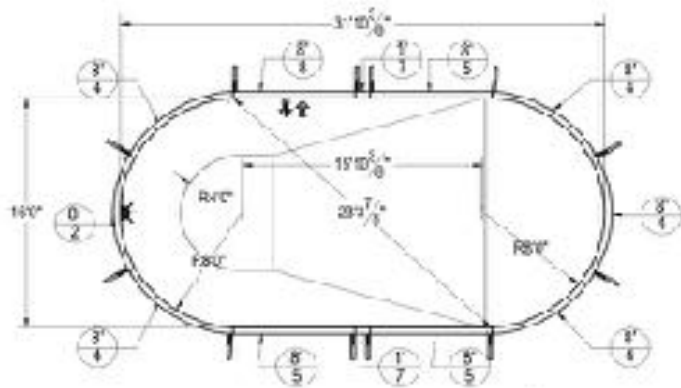

In Stock Pools

18' x 36' Grecian
McEwen Builders Collection Liner

16' x 40' Rectangle
McEwen Builders Collection Liner

\$14,399

\$14,399

6' Resin Straight Step

QP Fiberglass Coner Step

Depth: 3'-8" STANDARD HOPPER (42" Triple Bonded Wood)

Depth: 3'-8" STANDARD HOPPER (42" Triple Bonded Wood)

Lifetime Warranty to Original Purchaser

Lifetime Warranty to Original Purchaser

20' x 40' Oval
Hydra Pool Liner

16'/18' x 40' Family Topaz
McEwen McNeil Liner

\$14,799

\$14,799

8' Resin Radius Step	Depth: 3-5' 6" MODIFIED HOPPER (42" Triple Bonded Wood)
Depth: 3'-8" STANDARD HOPPER (42" STEEL WALL)	8' Resin Walk-In Step
Ltd Lifetime Warranty to Original Purchaser	Lifetime Warranty to Original Purchaser