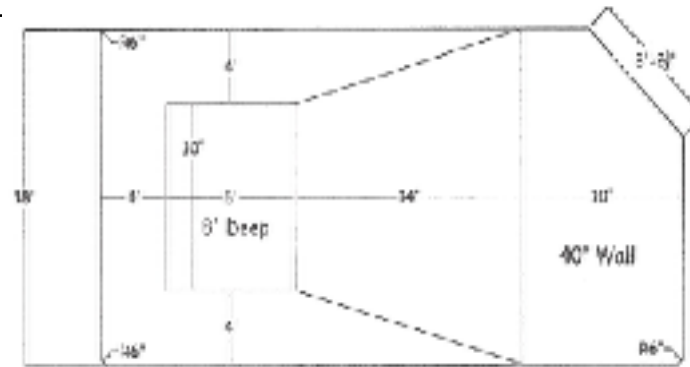

8' Resin Radius Step	Depth: 3-5' 6" MODIFIED HOPPER (42" Triple Bonded Wood)
Depth: 3'-8" STANDARD HOPPER (42" STEEL WALL)	8' Resin Walk-In Step
Ltd Lifetime Warranty to Original Purchaser	Lifetime Warranty to Original Purchaser

Pool Kits Include: Hayward Filtering System, Standard Light, Frog Mineral Chlorinator and Low Chlor Pac, Cover, Vacuum Set, Test Kit, Step (as listed in pool description), White CP Coping, Ladder + Rail.

Solar

Additional Costs would Include: Installation, Gravel for Sidewalk Support, Concrete Sidewalk, Custom Lighting, Custom