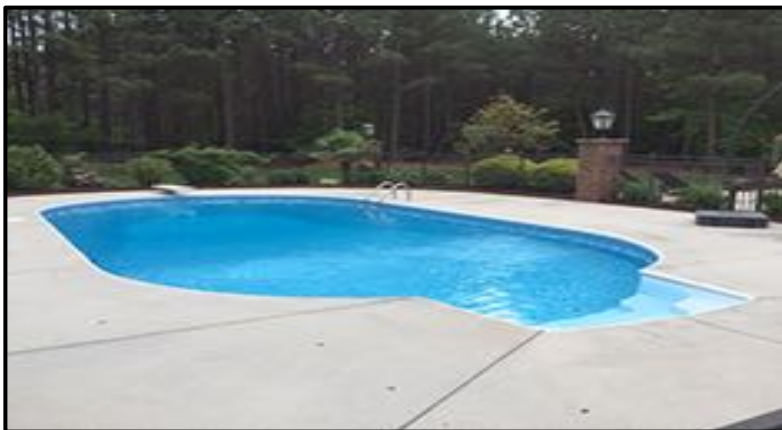

In Stock Pools

18' x 36' Grecian
McEwen Builders Collection Liner

16' x 40' Rectangle
McEwen Builders Collection Liner

\$14,399

\$14,399

6' Resin Straight Step

QP Fiberglass Coner Step

Depth: 3'-8" STANDARD HOPPER (42" Triple Bonded Wood)

Depth: 3'-8" STANDARD HOPPER (42" Triple Bonded Wood)

Lifetime Warranty to Original Purchaser

Lifetime Warranty to Original Purchaser

20' x 40' Oval
Hydra Pool Liner

16'/18' x 40' Family Topaz
McEwen McNeil Liner