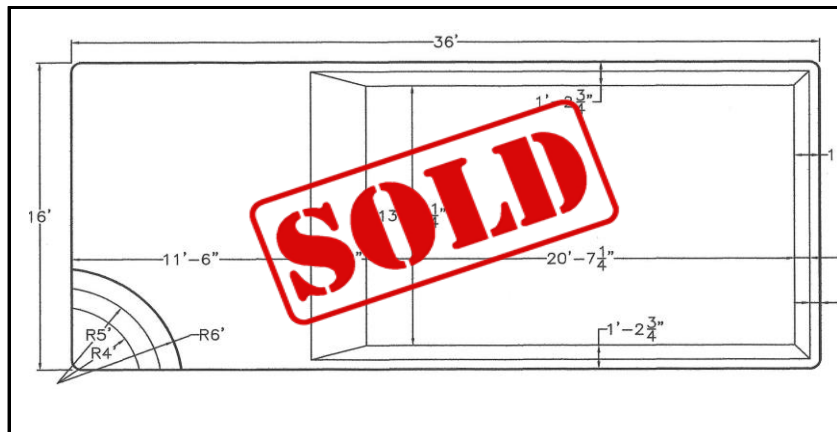

Pool Kits Include: Hayward Filtering System, Standard Light, Season Supply of Frog Mineral System, Solar Cover, Vacuum Set, Test Kit, Step (as listed in pool description), White CP Coping

Additional Costs would Include: Installation, Gravel for Sidewalk Support, Concrete Sidewalk, Custom Lighting, Custom Coping, Heating Options, Diving Boards, Slides, and Safety Cover