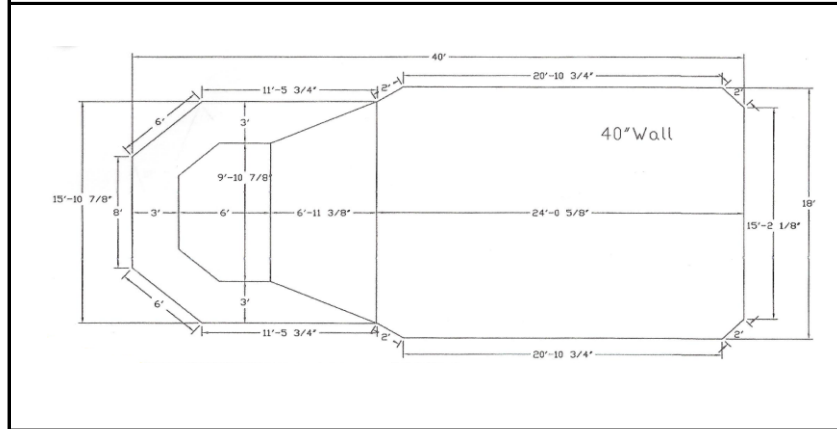

Pool Kits Include: Hayward Filtering System, Standard Light, Season Supply of Frog Mineral System, Solar Cover, Vacuum Set, Test Kit, Step (as listed in pool description), White CP Coping

Additional Costs would Include: Installation, Gravel for Sidewalk Support, Concrete Sidewalk, Custom Lighting, Custom Coping, Heating Options, Diving Boards, Slides, and Safety Cover