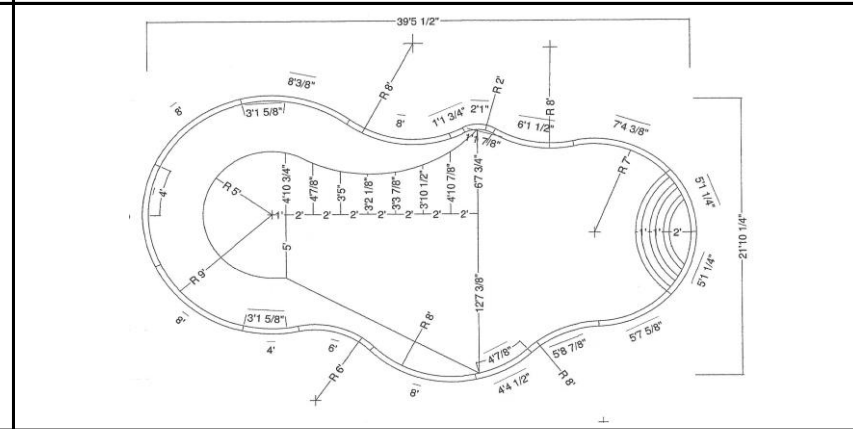

Pool Kits Include: Hayward Filtering System, Standard Light, Season Supply of Frog Mineral System, Solar Cover, Vacuum Set, Test Kit, Step (as listed in pool description), White CP Coping

Additional Costs would Include: Installation, Gravel for Sidewalk Support, Concrete Sidewalk, Custom Lighting, Custom Coping, Heating Options, Diving Boards, Slides, and Safety Cover