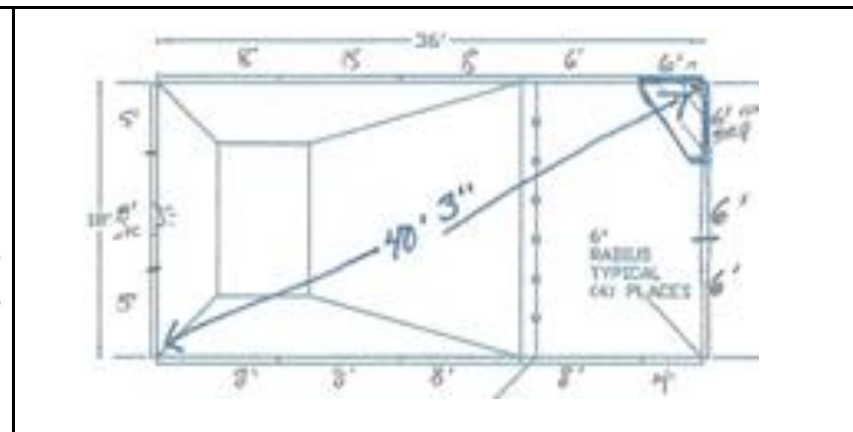

Pool Kits Include: Hayward Filtering System, Standard Light, Season Supply of Frog Mineral System, Solar Cover, Vacuum Set, Test Kit, Step (as listed in pool description), White CP Coping

Additional Costs would Include: Installation, Gravel for Sidewalk Support, Concrete Sidewalk, Custom Lighting, Custom Coping, Heating Options, Diving Boards, Slides, and Safety Cover